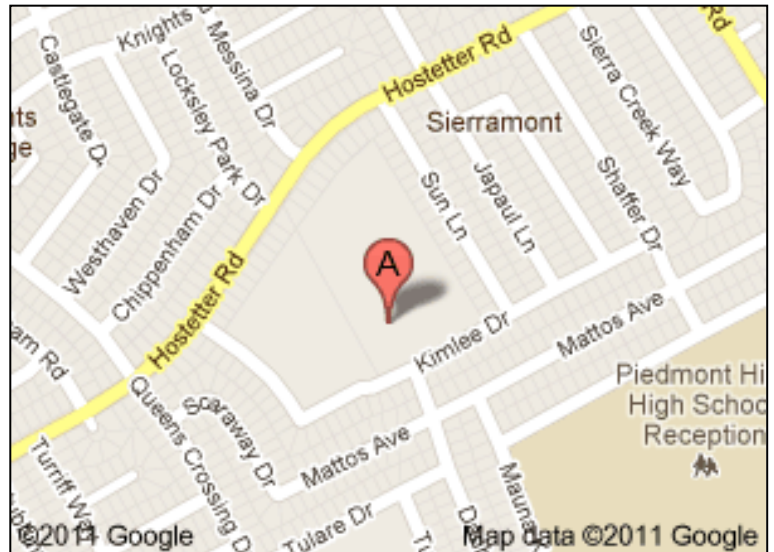

北加州中文學校聯合會 2012 年學術比賽

Directions

Sierramont Middle School

3155 Kimlee Drive, San Jose, CA 95132

From East Bay :

- ① Take 680 South. Exit Hostetter Road.
- ② Make a left on Hostetter Road.
- ③ Stay on Hostetter.
- ④ Pass Morrill Ave.
- ⑤ Take a right at Walkingshaw Road and Sierramont Middle School is on the left.

From South San Jose :

- ① Take 680 North. Exit Hostetter Road.
- ② Make a right on Hostetter Road.
- ③ Stay on Hostetter.
- ④ Pass Morrill Ave.
- ⑤ Take a right at Walkingshaw Road and Sierramont Middle School is on the left.

From Peninsula :

- ① Take 101 south to 237 East.
- ② Take 680 South.
- ③ Exit Hostetter Road.
- ④ Make a left on Hostetter Road.
- ⑤ Stay on Hostetter. Pass Morrill Ave.
- ⑥ Take a right at Walkingshaw Road and Sierramont Middle School is on the left.

★ 3155 Kimlee drive, San Jose, CA 95132-3605